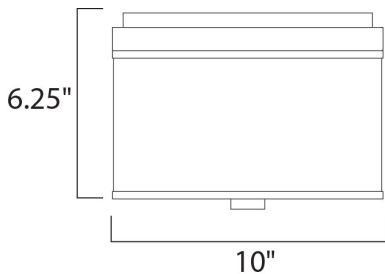

MEASUREMENTS

DIMENSION : 10" L x 10" W x 6.25" H
 HANGING WEIGHT : 3.4 lb

LAMPING

INPUT VOLTAGE : 120V
 BULB : 2 x 40W Incandescent E26 Medium , 80W Total
 BULB INCLUDED : (Not Included)
 DIMMABLE : Yes

FINISHES OPTION